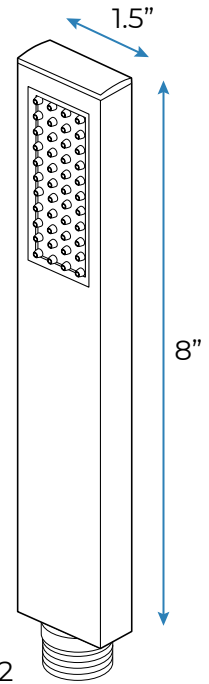

PHONE CONTROLLED BRUSHED GOLD THERMOSTATIC LED RECESSED CEILING MOUNT RAINFALL WATER COLUMN MIST SHOWER SYSTEM WITH SQUARE HAND SHOWER AND JETTED BODY SPRAYS SPECIFICATIONS

Shower Panel /Hose Material: 304 Stainless Steel
 Shower Head Size: 900*300 mm
 Showerheads Install: Embedded Ceiling Mounted
 Concealed Mixer Install: Wall-Mounted
 LED Shower Head Functions: Rainfall, Waterfall, Mist, Water Column
 Water Pressure: 0.3 MPA
 Water Flow: 16L/min~28L/min
 Shower Accessories Material: Brass
 LED Light: Need to Connect Power
 LED Light Color: 64 Color
 Shower Hose Length: 1.5M
 AC: 100-265V 50/60Hz
 Music: Need Bluetooth

Product shown is only for installation display purpose

Kinds of color **64** temperature adjustable

WiFi
 Built-in WIFI
 Phone control color

Color software App install instruction
 download name: Smart Life

All dimensions and specifications are nominal and may vary. Use actual products for accuracy in critical situations.

Shower Mixer

Product shown is only for installation display purpose

Hand Shower

Flow Rate: 2.0 GPM / 7.6 LPM

Shower Mixer Connections

Spout

Body Jet

FEATURES

- Material: Brass
- Base Plate Height: 5-1/8"
- Base Plate Width: 5-1/8"
- Jet Surface Area: 3-1/8"
- Surface Depth: 1/4"
- Adjustment Angle: 5°
- Male NPT Connection: 1/2"
- Maximum Flow Rate: 2.5 GPM (9.5L/min) max @ 80 psi