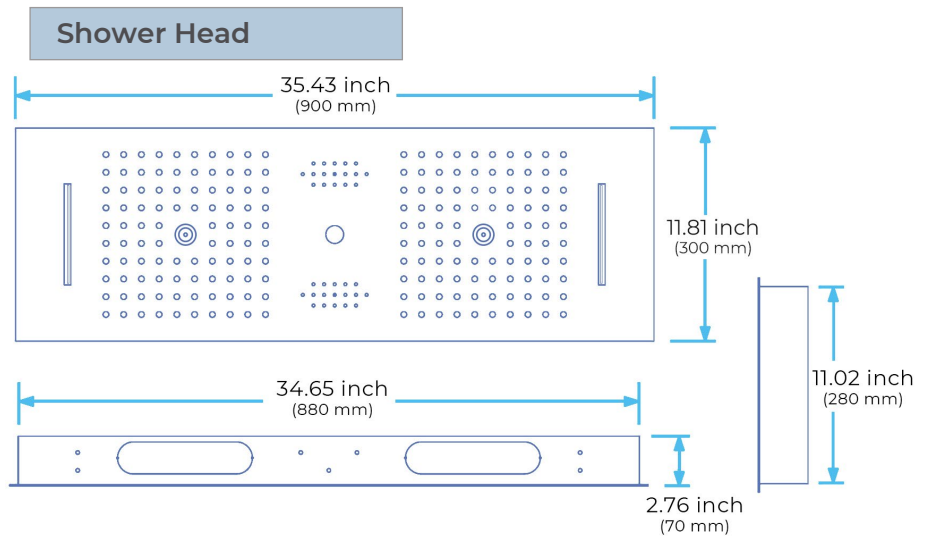

PHONE CONTROLLED BRUSHED GOLD THERMOSTATIC LED RECESSED CEILING MOUNT RAINFALL WATER COLUMN MIST SHOWER SYSTEM WITH SQUARE HAND SHOWER AND JETTED BODY SPRAYS SPECIFICATIONS

Shower Panel /Hose Material: 304 Stainless Steel
 Shower Head Size: 900*300 mm
 Showerheads Install: Embedded Ceiling Mounted
 Concealed Mixer Install: Wall-Mounted
 LED Shower Head Functions: Rainfall, Waterfall, Mist, Water Column
 Water Pressure: 0.3 MPA
 Water Flow: 16L/min~28L/min
 Shower Accessories Material: Brass
 LED Light: Need to Connect Power
 LED Light Color: 64 Color
 Shower Hose Length: 1.5M
 AC: 100-265V 50/60Hz
 Music: Need Bluetooth

Product shown is only for installation display purpose

Kinds of color **64** temperature adjustable

WiFi
 Built-in WIFI
 Phone control color

Color software App install instruction
 download name: Smart Life

All dimensions and specifications are nominal and may vary. Use actual products for accuracy in critical situations.

Shower Mixer

Product shown is only for installation display purpose

Hand Shower

Flow Rate: 2.0 GPM / 7.6 LPM

Shower Mixer Connections

Spout

Body Jet

FEATURES

- Material: Brass
- Base Plate Height: 5-1/8"
- Base Plate Width: 5-1/8"
- Jet Surface Area: 3-1/8"
- Surface Depth: 1/4"
- Adjustment Angle: 5°
- Male NPT Connection: 1/2"
- Maximum Flow Rate: 2.5 GPM (9.5L/min) max @ 80 psi