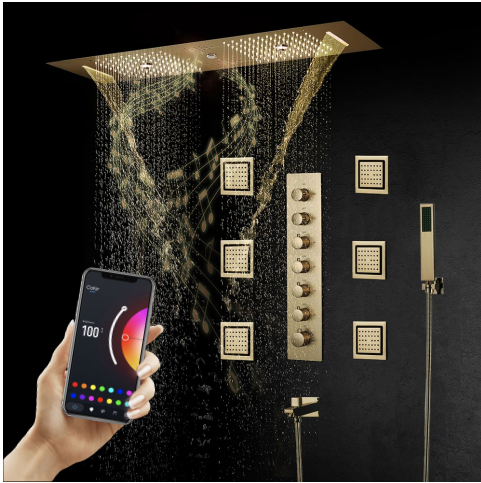

PHONE CONTROLLED BRUSHED GOLD THERMOSTATIC LED RECESSED CEILING MOUNT RAINFALL WATER COLUMN MIST SHOWER SYSTEM WITH SQUARE HAND SHOWER AND JETTED BODY SPRAYS SPECIFICATIONS

Shower Panel /Hose Material: 304 Stainless Steel
 Shower Head Size: 900*300 mm
 Showerheads Install: Embedded Ceiling Mounted
 Concealed Mixer Install: Wall-Mounted
 LED Shower Head Functions: Rainfall, Waterfall, Mist, Water Column
 Water Pressure: 0.3 MPA
 Water Flow: 16L/min~28L/min
 Shower Accessories Material: Brass
 LED Light: Need to Connect Power
 LED Light Color: 64 Color
 Shower Hose Length: 1.5M
 AC: 100-265V 50/60Hz
 Music: Need Bluetooth

Product shown is only for installation display purpose

Kinds of color **64** temperature adjustable

WiFi
 Built-in WIFI
 Phone control color

Color software App install instruction
 download name: Smart Life

All dimensions and specifications are nominal and may vary. Use actual products for accuracy in critical situations.

Shower Mixer

Product shown is only for installation display purpose

Hand Shower

Flow Rate: 2.0 GPM / 7.6 LPM

Shower Mixer Connections

Spout

Body Jet

FEATURES

- Material: Brass
- Base Plate Height: 5-1/8"
- Base Plate Width: 5-1/8"
- Jet Surface Area: 3-1/8"
- Surface Depth: 1/4"
- Adjustment Angle: 5°
- Male NPT Connection: 1/2"
- Maximum Flow Rate: 2.5 GPM (9.5L/min) max @ 80 psi