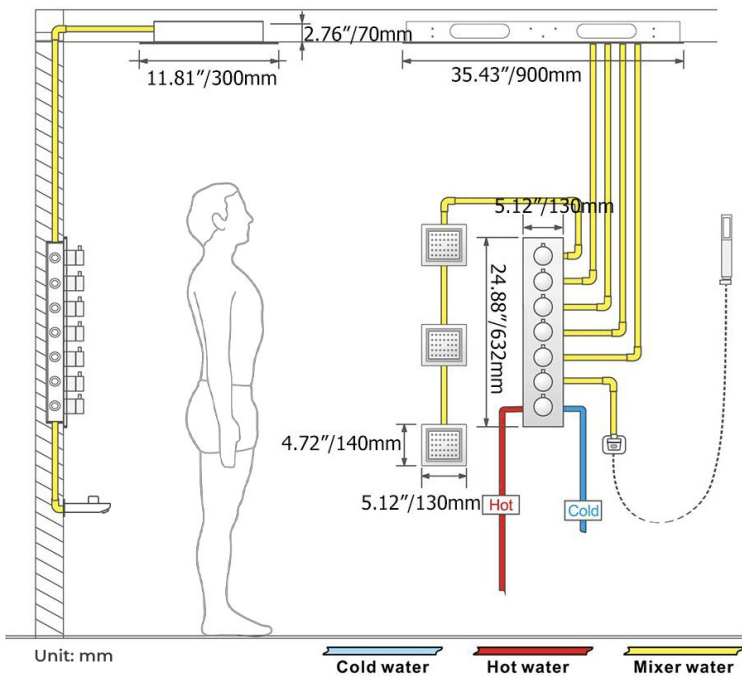

PHONE CONTROLLED BRUSHED GOLD THERMOSTATIC LED RECESSED CEILING MOUNT RAINFALL WATER COLUMN MIST SHOWER SYSTEM WITH SQUARE HAND SHOWER AND JETTED BODY SPRAYS SPECIFICATIONS

Shower Panel /Hose Material: 304 Stainless Steel
 Shower Head Size: 900*300 mm
 Showerheads Install: Embedded Ceiling Mounted
 Concealed Mixer Install: Wall-Mounted
 LED Shower Head Functions: Rainfall, Waterfall, Mist, Water Column
 Water Pressure: 0.3 MPA
 Water Flow: 16L/min~28L/min
 Shower Accessories Material: Brass
 LED Light: Need to Connect Power
 LED Light Color: 64 Color
 Shower Hose Length: 1.5M
 AC: 100-265V 50/60Hz
 Music: Need Bluetooth

Product shown is only for installation display purpose

Kinds of color **64** temperature adjustable

WiFi
 Built-in WIFI
 Phone control color

Color software App install instruction
 download name: Smart Life

All dimensions and specifications are nominal and may vary. Use actual products for accuracy in critical situations.

Shower Mixer

Product shown is only for installation display purpose

Hand Shower

Flow Rate: 2.0 GPM / 7.6 LPM

Shower Mixer Connections

Spout

Body Jet

FEATURES

- Material: Brass
- Base Plate Height: 5-1/8"
- Base Plate Width: 5-1/8"
- Jet Surface Area: 3-1/8"
- Surface Depth: 1/4"
- Adjustment Angle: 5°
- Male NPT Connection: 1/2"
- Maximum Flow Rate: 2.5 GPM (9.5L/min) max @ 80 psi