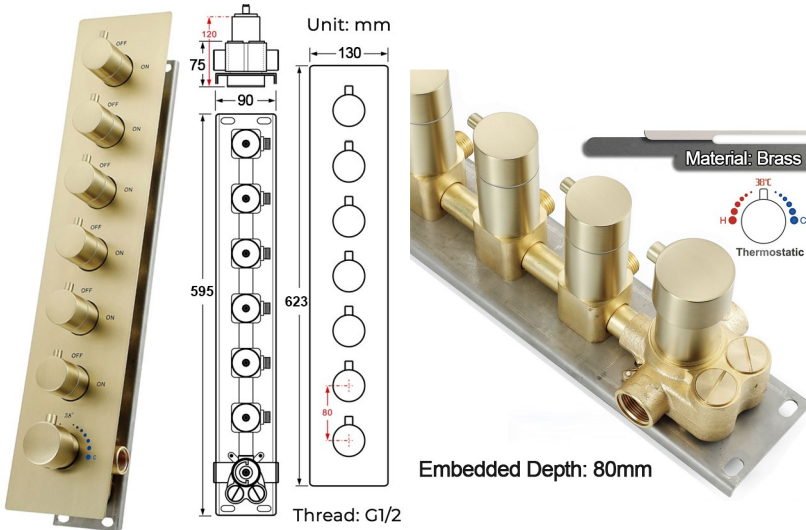

PHONE CONTROLLED BRUSHED GOLD THERMOSTATIC LED RECESSED CEILING MOUNT RAINFALL WATER COLUMN MIST SHOWER SYSTEM WITH SQUARE HAND SHOWER AND JETTED BODY SPRAYS SPECIFICATIONS

Shower Panel /Hose Material: 304 Stainless Steel
 Shower Head Size: 900*300 mm
 Showerheads Install: Embedded Ceiling Mounted
 Concealed Mixer Install: Wall-Mounted
 LED Shower Head Functions: Rainfall, Waterfall, Mist, Water Column
 Water Pressure: 0.3 MPA
 Water Flow: 16L/min~28L/min
 Shower Accessories Material: Brass
 LED Light: Need to Connect Power
 LED Light Color: 64 Color
 Shower Hose Length: 1.5M
 AC: 100-265V 50/60Hz
 Music: Need Bluetooth

Product shown is only for installation display purpose

Kinds of color **64** temperature adjustable

WiFi
 Built-in WIFI
 Phone control color

Color software App install instruction
 download name: Smart Life

All dimensions and specifications are nominal and may vary. Use actual products for accuracy in critical situations.

Shower Mixer

Product shown is only for installation display purpose

Hand Shower

Flow Rate: 2.0 GPM / 7.6 LPM

Shower Mixer Connections

Spout

Body Jet

FEATURES

- Material: Brass
- Base Plate Height: 5-1/8"
- Base Plate Width: 5-1/8"
- Jet Surface Area: 3-1/8"
- Surface Depth: 1/4"
- Adjustment Angle: 5°
- Male NPT Connection: 1/2"
- Maximum Flow Rate: 2.5 GPM (9.5L/min) max @ 80 psi