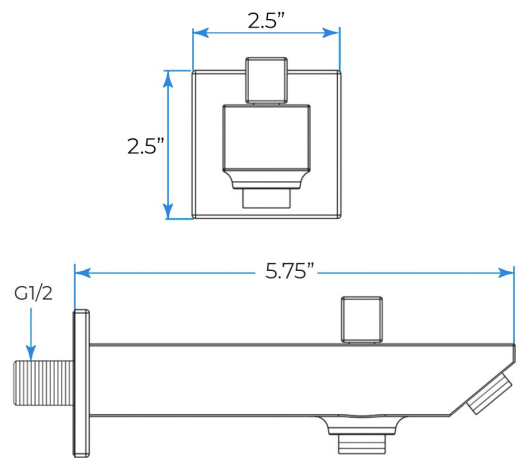

PHONE CONTROLLED BRUSHED GOLD THERMOSTATIC LED RECESSED CEILING MOUNT RAINFALL WATER COLUMN MIST SHOWER SYSTEM WITH SQUARE HAND SHOWER AND JETTED BODY SPRAYS SPECIFICATIONS

Shower Panel /Hose Material: 304 Stainless Steel
 Shower Head Size: 900*300 mm
 Showerheads Install: Embedded Ceiling Mounted
 Concealed Mixer Install: Wall-Mounted
 LED Shower Head Functions: Rainfall, Waterfall, Mist, Water Column
 Water Pressure: 0.3 MPA
 Water Flow: 16L/min~28L/min
 Shower Accessories Material: Brass
 LED Light: Need to Connect Power
 LED Light Color: 64 Color
 Shower Hose Length: 1.5M
 AC: 100-265V 50/60Hz
 Music: Need Bluetooth

All dimensions and specifications are nominal and may vary. Use actual products for accuracy in critical situations.

Shower Mixer

Product shown is only for installation display purpose

Hand Shower

Flow Rate: 2.0 GPM / 7.6 LPM

Shower Mixer Connections

Spout

Body Jet

FEATURES

- Material: Brass
- Base Plate Height: 5-1/8"
- Base Plate Width: 5-1/8"
- Jet Surface Area: 3-1/8"
- Surface Depth: 1/4"
- Adjustment Angle: 5°
- Male NPT Connection: 1/2"
- Maximum Flow Rate: 2.5 GPM (9.5L/min) max @ 80 psi