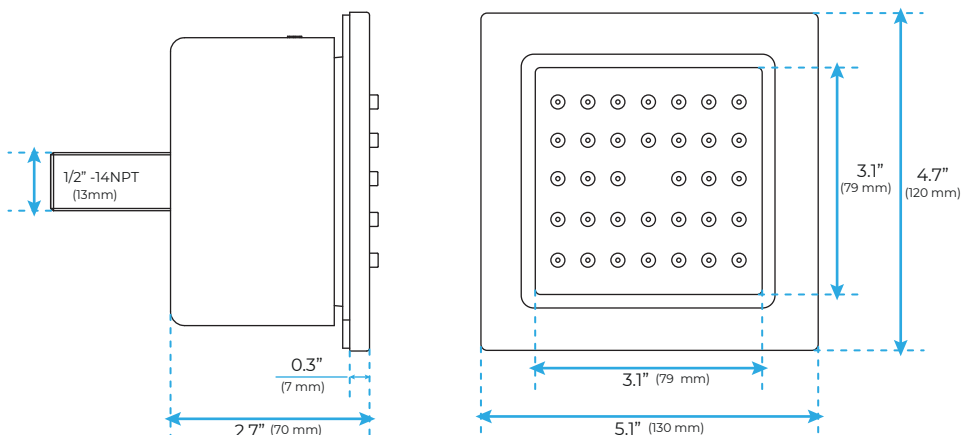

PHONE CONTROLLED BRUSHED GOLD THERMOSTATIC LED RECESSED CEILING MOUNT RAINFALL WATER COLUMN MIST SHOWER SYSTEM WITH SQUARE HAND SHOWER AND JETTED BODY SPRAYS SPECIFICATIONS

Shower Panel /Hose Material: 304 Stainless Steel
 Shower Head Size: 900*300 mm
 Showerheads Install: Embedded Ceiling Mounted
 Concealed Mixer Install: Wall-Mounted
 LED Shower Head Functions: Rainfall, Waterfall, Mist, Water Column
 Water Pressure: 0.3 MPA
 Water Flow: 16L/min~28L/min
 Shower Accessories Material: Brass
 LED Light: Need to Connect Power
 LED Light Color: 64 Color
 Shower Hose Length: 1.5M
 AC: 100-265V 50/60Hz
 Music: Need Bluetooth

All dimensions and specifications are nominal and may vary. Use actual products for accuracy in critical situations.

Shower Mixer

Product shown is only for installation display purpose

Hand Shower

Flow Rate: 2.0 GPM / 7.6 LPM

Shower Mixer Connections

Spout

Body Jet

FEATURES

- Material: Brass
- Base Plate Height: 5-1/8"
- Base Plate Width: 5-1/8"
- Jet Surface Area: 3-1/8"
- Surface Depth: 1/4"
- Adjustment Angle: 5°
- Male NPT Connection: 1/2"
- Maximum Flow Rate: 2.5 GPM (9.5L/min) max @ 80 psi